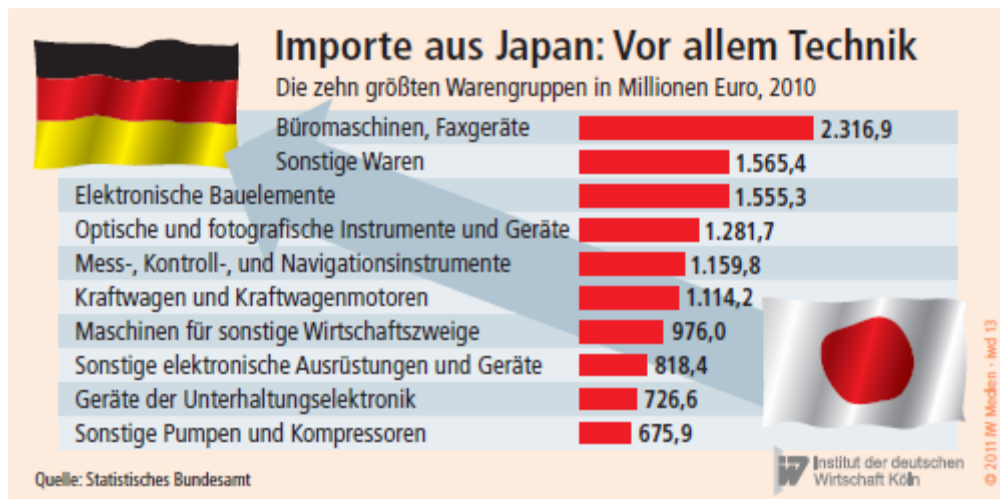

Zöld Út nyelvvizsga – Diagramelemzés

1.

2.

This document was created with Win2PDF available at <http://www.daneprairie.com>.
The unregistered version of Win2PDF is for evaluation or non-commercial use only.