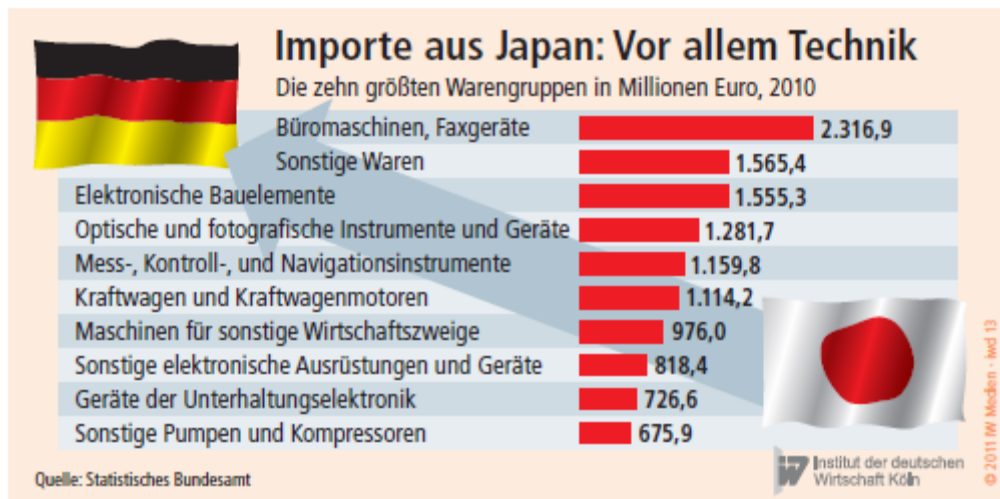

## Zöld Út nyelvvizsga – Diagramelemzés

1.

2.

This document was created with Win2PDF available at <http://www.daneprairie.com>.  
The unregistered version of Win2PDF is for evaluation or non-commercial use only.