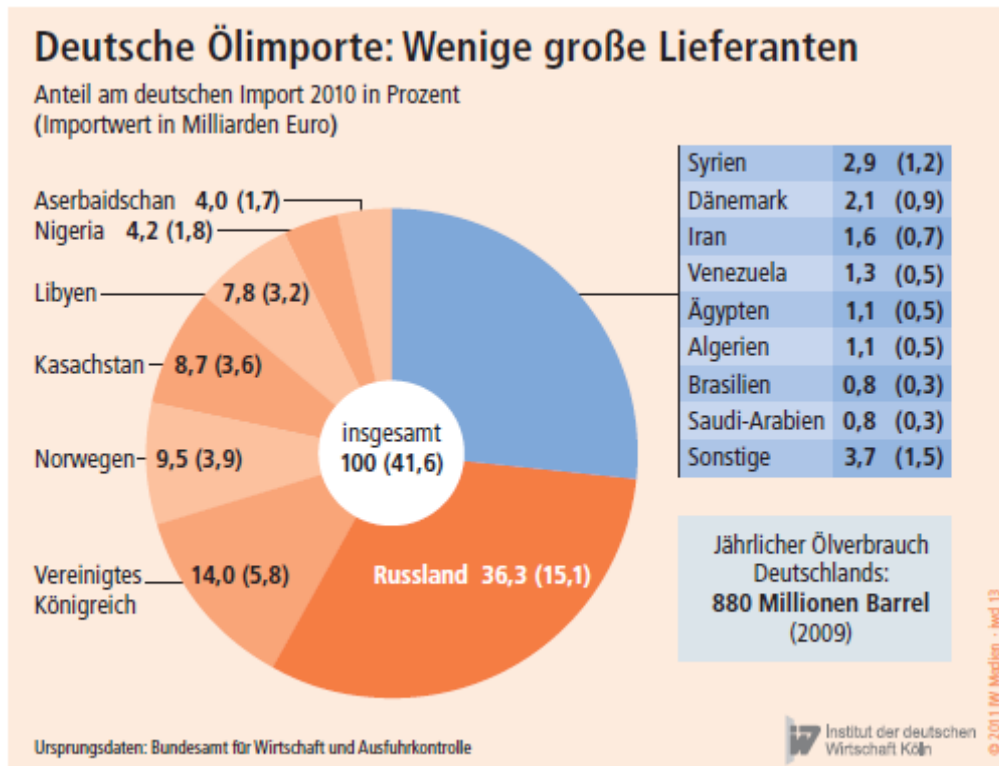

Zöld Út nyelvvizsga – Diagramelemzés

1.

2.

This document was created with Win2PDF available at <http://www.daneprairie.com>.
The unregistered version of Win2PDF is for evaluation or non-commercial use only.