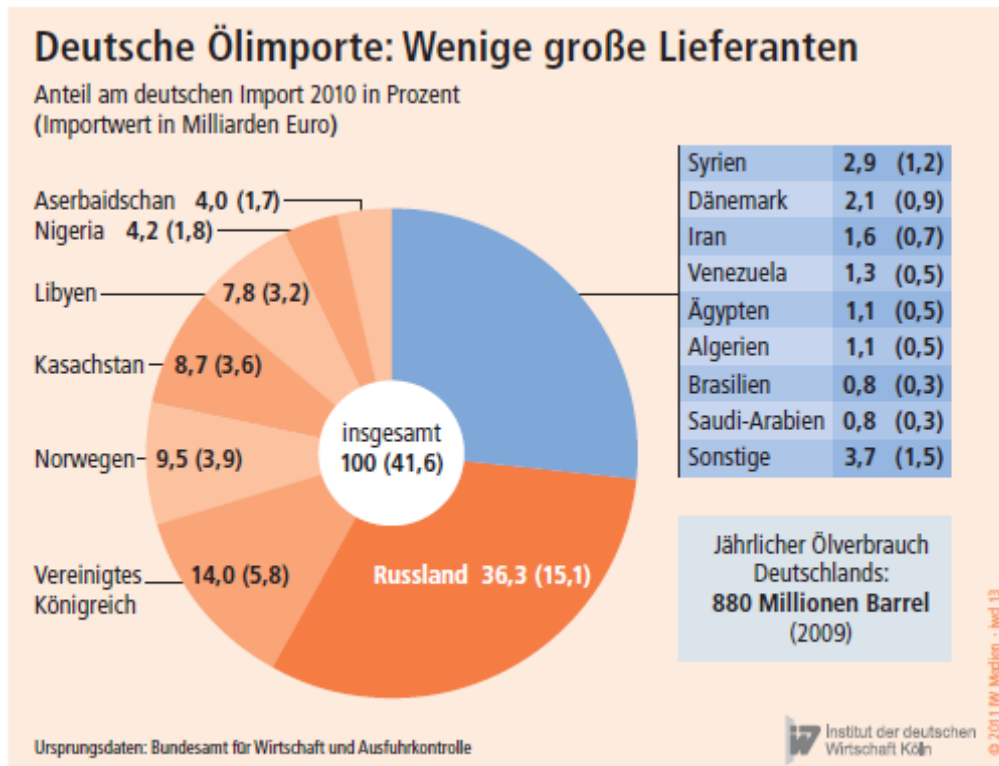

## Zöld Út nyelvvizsga – Diagramelemzés

1.

2.

This document was created with Win2PDF available at <http://www.daneprairie.com>.  
The unregistered version of Win2PDF is for evaluation or non-commercial use only.